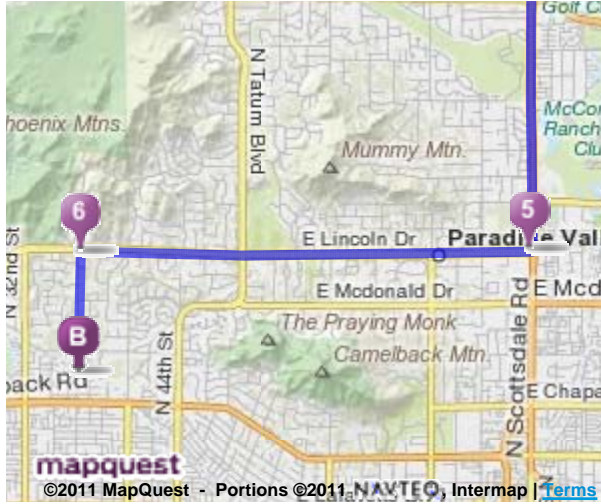

Trip to:
 Lon's at the Hermosa
 5532 N Palo Cristi Rd
 Paradise Valley, AZ 85253
 (602) 955-7878
14.10 miles
27 minutes

Notes

Fairmont to Lon's

A	Fairmont 7575 E Princess Dr, Scottsdale, AZ 85255 (480) 585-4848	Miles Per Section	Miles Driven
●	1. Start out going southeast on E Princess Dr.	Go 0.01 Mi	0.01 mi
↶	2. Make a U-turn onto E Princess Dr. <i>If you reach N 77th St you've gone about 0.2 miles too far</i>	Go 0.2 Mi	0.2 mi
↷	3. Enter next roundabout and take the 2nd exit onto E Princess Blvd.	Go 0.5 Mi	0.7 mi
↶	4. Turn left onto N Scottsdale Rd. <i>If you are on E Princess Dr and reach N Allied Way you've gone about 0.3 miles too far</i>	Go 8.0 Mi	8.6 mi
↷	5. Turn right onto E Lincoln Dr. <i>E Lincoln Dr is 0.1 miles past E Tuckey Ln If you reach E Citrus Way you've gone about 0.1 miles too far</i>	Go 4.5 Mi	13.2 mi
	6. Turn left onto N Palo Cristi Rd.		

*N Palo Cristi Rd is 0.1 miles past N 37th St
If you reach N 35th St you've gone about 0.1 miles too far*

Go 0.9 Mi

14.1 mi

7. 5532 N PALO CRISTI RD is on the right.
*Your destination is just past E Old Adobe Ln
If you reach E Stanford Dr you've gone a little too far*

14.1 mi

Lon's at the Hermosa
5532 N Palo Cristi Rd, Paradise Valley, AZ 85253
(602) 955-7878

14.1 mi

14.1 mi

Total Travel Estimate: 14.10 miles - about 27 minutes

©2011 MapQuest, Inc. Use of directions and maps is subject to the MapQuest Terms of Use. We make no guarantee of the accuracy of their content, road conditions or route usability. You assume all risk of use. [View Terms of Use](#)